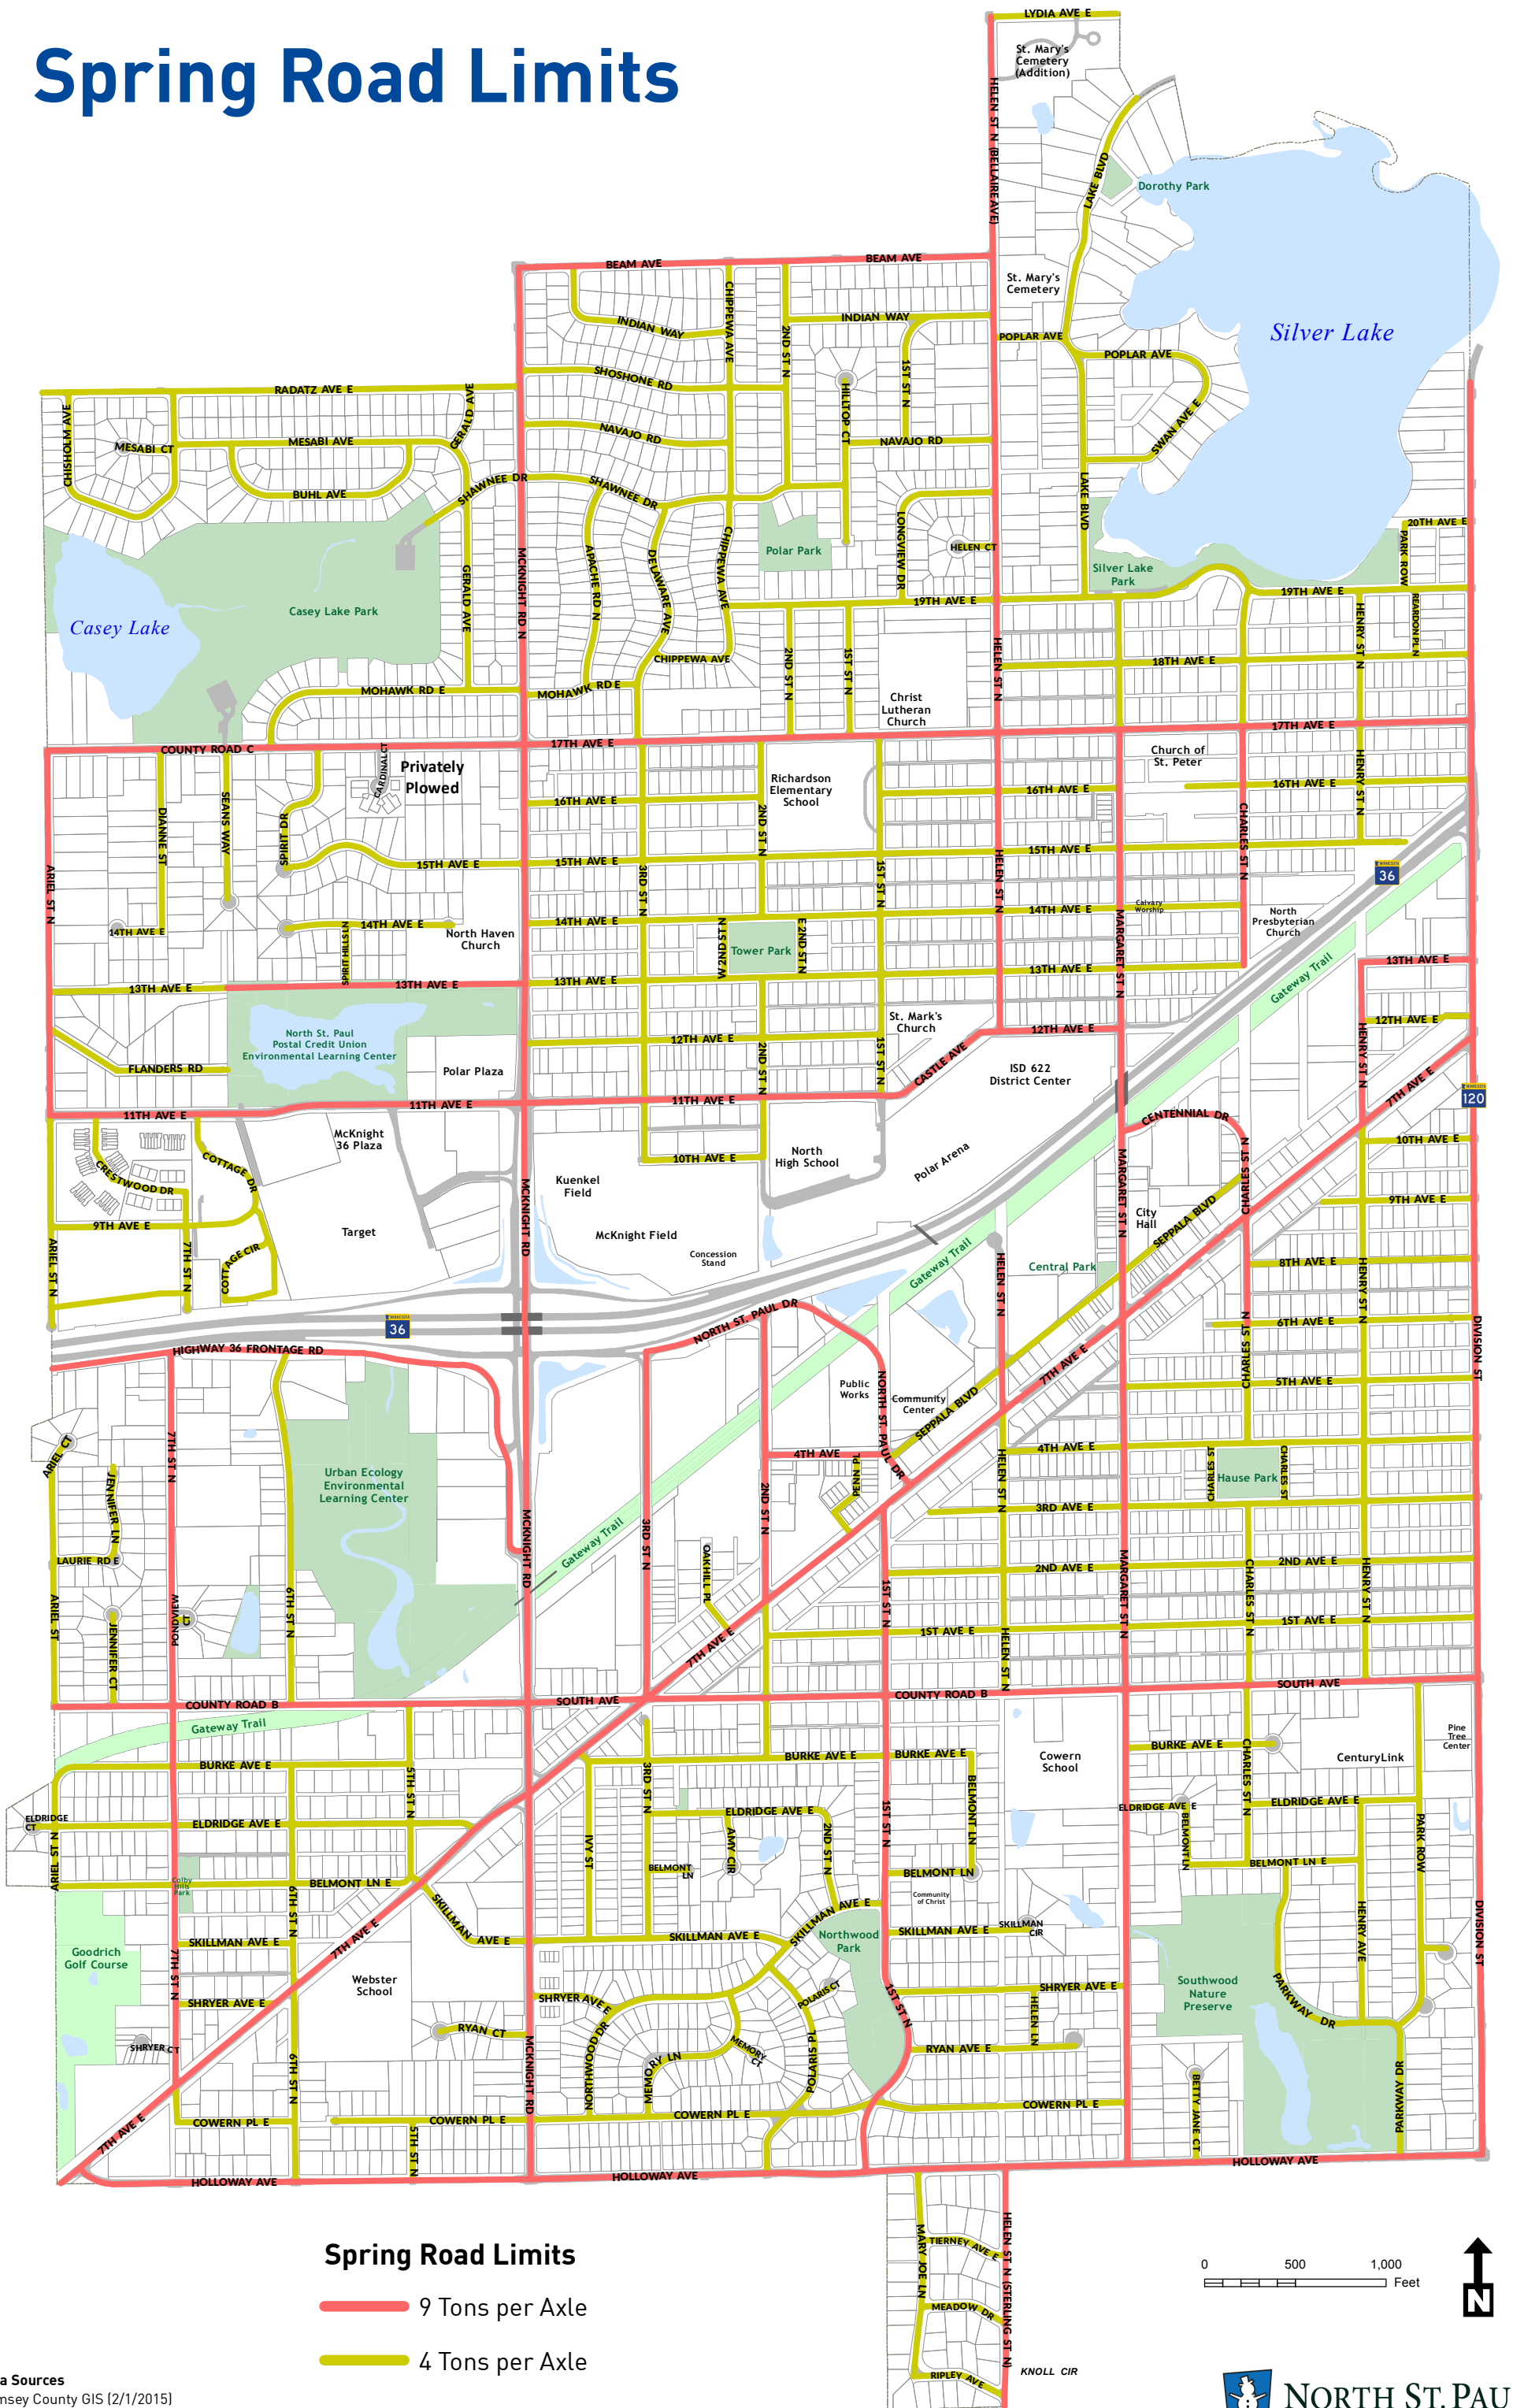

# Spring Road Limits

Data Sources  
Ramsey County GIS (2/1/2015)  
City of North Saint Paul

Map Updated: February 2015